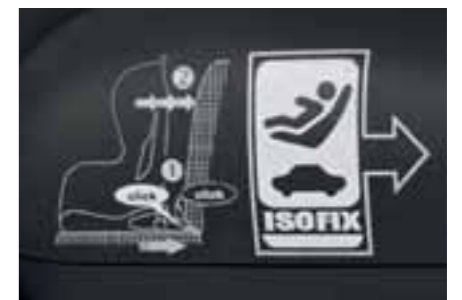

SAFETY

Fabia is a modern automobile equipped with many safety features. When you add Škoda Auto accessories and responsible driving, you can be certain that you have done the maximum for the safety of your passengers and your car. We offer tested child seats for children of all ages, including Isofix Duo Plus Top Tether seats, which can be attached to the rear side seats using a special safety belt (in the event of a head-on collision the forward movement of the upper part of the child seat is limited). Snow chains and front fog lamps will contribute to a safe ride in difficult conditions, while the mechanical drive locking system, the alarm, or the safety bolt set will help protect the car itself.